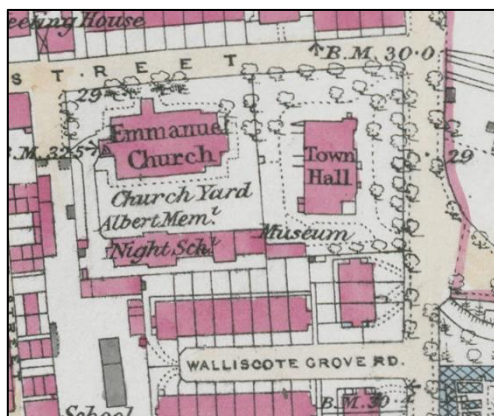

Know Your Place

North Somerset

Let's take a look at the map and see if we can find any differences on the modern and historic maps.

Instructions:

- Open up the map: <http://maps.bristol.gov.uk/kyp/?edition=nsom>
- Find your house by using the magnifying glass in the top left-hand corner of the screen and typing in the name of your road and town/village
- Use the map slider to drag the historic map across the top of the modern map
- You can change the historic map by clicking on **Basemaps**
- Now try and identify:
 - Three things that are the same today
 - Three things that are different from today
 - Something you would like to find out more about