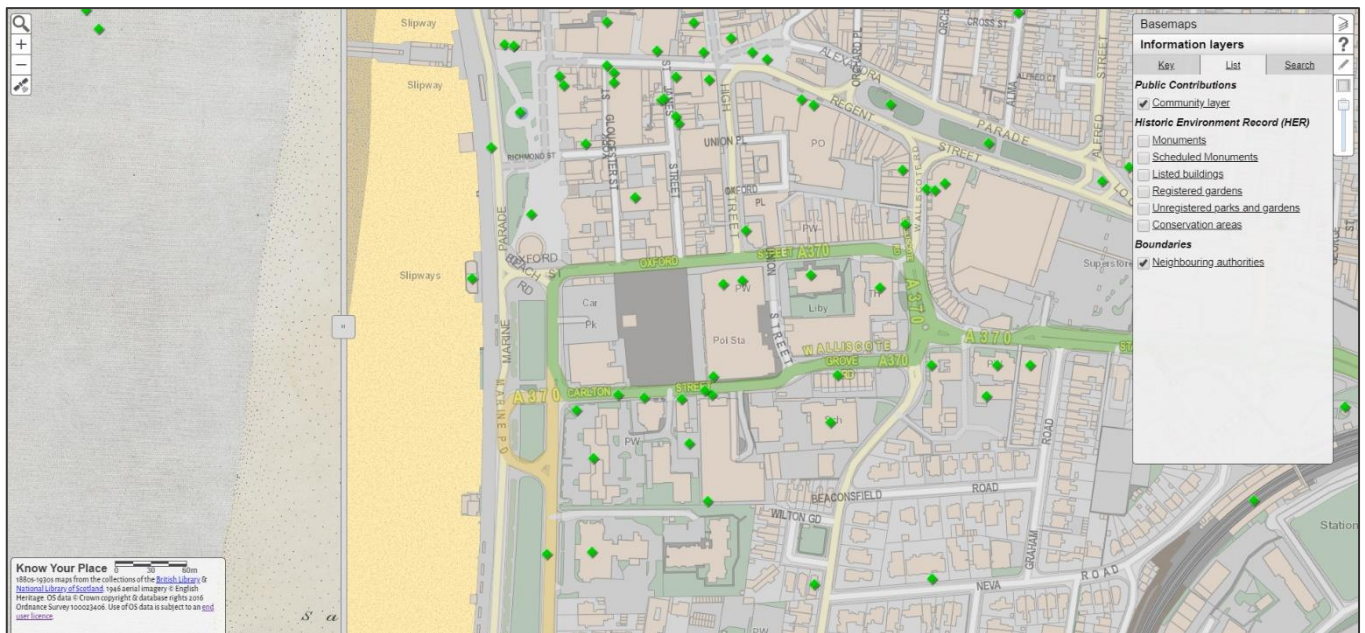

Know Your Place

North Somerset

Let's take a look at the map and see if we can find any differences on the modern and historic maps.

Instructions:

- Open up the map: <http://maps.bristol.gov.uk/kyp/?edition=nsom>
- Find your house by using the magnifying glass in the top left-hand corner of the screen and typing in the name of your road and town/village
- Use the map slider to drag the historic map across the top of the modern map
- You can change the historic map by clicking on **Basemaps**
- Now try and identify:
 - Three things that are the same today
 - Three things that are different from today
 - Something you would like to find out more about

Know Your Place

North Somerset

The history of my house – before and after

Map Date _____ Map Type _____

3 things that are the same today

1. _____
2. _____
3. _____

3 things that are different from today

1. _____
2. _____
3. _____